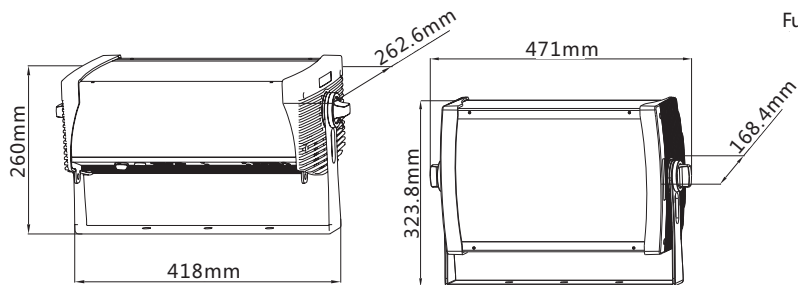

**OPTICS SYSTEM**

FINE 850C STROBE: 6W × 144 pcs RGBW 4 colors OSRAM LEDs  
 FINE 850W STROBE: 6W × 144 pcs white OSRAM LEDs  
 Life Span: ≥ 50000h

Holding Support: 471×263×260mm  
 Package Dimension:  
 910×510×905mm (8pcs/flight case)  
 425×265×580mm (1pc/carton)  
 Net Weight: 8kg (fixture)  
 Gross Weight: 122.3kg (flight case)  
 Gross Weight: 11.23kg (carton)

**ELECTRIC**

Power Supply: 100-240V ~ ,50/60 Hz  
 Input Power: 850W  
 Rated Current: 3.7A

**IP RATE**  
 IP 20

**DIMENSION AND WEIGHT**

Fixture Dimension:  
 471×169× 324mm

● **DIMENSION**

● **PHOTOMETRIC DIAGRAM**