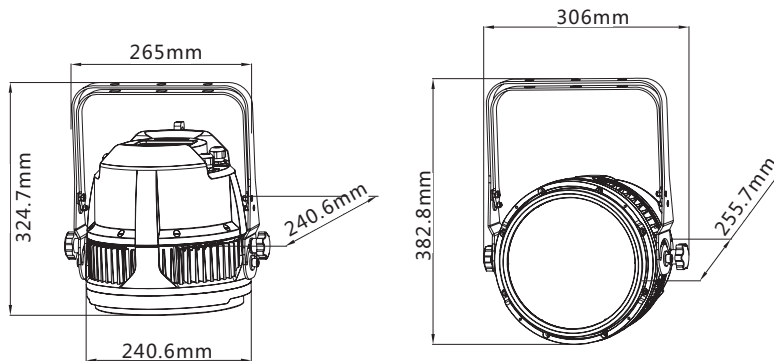

LIGHT SOURCE

Light Source: 14pcs x 15W 4 in 1 LEDs
Average Life Span > 50000h

OPTICAL SYSTEM

Zoom Angle: 12° - 27° (1/2Peak)
23° - 45°(1/10 Peak)

COLOR SYSTEM

RGBW 4 in 1

CONTROL AND PROGRAMMING

Control channel: 5/6/11 control modes
Protocol: Standard DMX512
Menu Display: LED display

DMX Signal Connection: 3-pin XLR
input/output

POWER SUPPLY

100-240V~, 50/60Hz
Switch power supply
Input Power: 190W
PF≥0.95

DIMENSION AND WEIGHT

Fixture Dimension:
306x241x 325mm
Package Dimension:
900x550x500mm (6pcs/flight Case)
370x300x400mm (1pc/carton)

Net Weight: 9kg (fixture)

Gross Weight: 88.6kg (flight case)
10.2kg (carton)

IP RATE

IP 66 (IP 67 can be customized)

● DIMENSION

● PHOTOMETRIC DIAGRAM