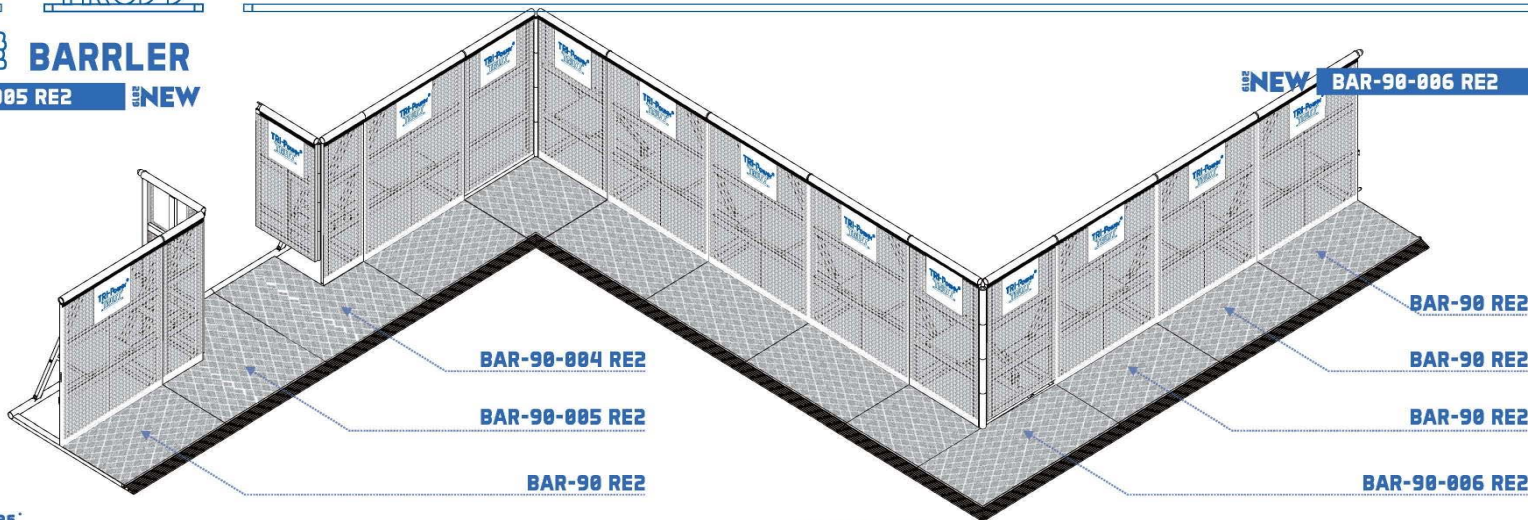

NEW BAR-90-004 RE2

特点 Features:

- 独特折叠设计，有效节省储存空间。
 - 美观耐用，轻巧实用。
 - 结构坚固，安全稳固。
 - 带活动门设计。
 - 预留线材走线空间。
 - 安装便捷快速。
 - 适用于巡演使用。
 - 可根据客户要求定制。
- Unique folding design, save storage space when it is not in use.
 - Attractive, durable and lightweight features
 - Excellent is safety and firmness
 - With flexible door design
 - Available cable trace go through
 - Easy and quick to install without additional tools
 - Ideal for touring uses
 - Custom made available on request

防暴栏 **BARRLER**

BAR-90-005 RE2 **NEW**

特点 Features:

- 独特折叠设计，有效节省存储空间。
 - 美观耐用，轻巧实用。
 - 结构坚固，安全稳固。
 - 结合型号BAR-90-004使用，扩展出入空间。
 - 安装便捷快速。
 - 适用于巡演使用。
 - 可根据客户要求定制。
- Unique folding design, save storage space when it is not in use.
 - Attractive, durable and lightweight features
 - Excellent is safety and firmness
 - With combination uses of model BAR-90-004, expand access space.
 - Easy and quick to install without additional tools
 - Ideal for touring uses
 - Custom made available on request

特点 Features:

- 可折叠模块式设计，便于运输与储存。
 - 270° 转角
 - 安装快捷，美观坚固。
 - 可根据客户要求定制
 - 适用于各种活动及演唱会项目等。
- Foldable modular design, easy to transport and storage.
 - 270° Rotation
 - Quick installation, firm in structure.
 - Custom sizes available by requested.
 - Suitable for any events and concerts uses.