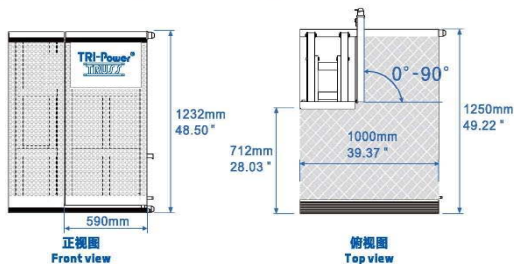

1 inch = 25.4 mm 1 m = 3.28 ft 1 lbs = 0.453kg

正视图
Front view

1200mm
47.24"

俯视图
Top view

1055mm
41.54"

透视图
Perspective view

规格 Dimensions

材质 Material	EN AW 6082 T6	EN AW 6082 T6
形状 Shape	折叠 Folding	折叠 Folding
储存尺寸 Storage volume	1020 x 1200 x 100 mm	40.16 x 50.99 x 3.94 in
重量 Weight	32.5 Kg/块	71.74 lbs / piece
灵活性 Flexibility	带活动门设计 With flexible door design	

1 inch = 25.4 mm 1 m = 3.28 ft 1 lbs = 0.453kg

正视图
Front view

590mm
23.6mm
1232mm
48.50"

电缆空间 Cable hole

俯视图
Top view

712mm
28.03"

1250mm
49.22"

透视图
Perspective view

规格 Dimensions		
材质 Material	EN AW 6082 T6	EN AW 6082 T6
形状 Shape	折叠 Folding	折叠 Folding
储存尺寸 Storage volume	1055 x 1200 x 100 mm	40.54 x 47.24 x 3.94 in
自重 Weight	33 Kg/块	72.8 lbs / piece
灵活性 Flexibility	脚踏门设计 With flexible door design	
1 inch = 25.4 mm 1 m = 3.28 ft 1 lbs = 0.453kg		

规格 Dimensions		
材质 Material	EN AW 6082 T6	EN AW 6082 T6
形状 Shape	折叠 Folding	折叠 Folding
储存尺寸 Storage volume	734 x 1441 x 100 mm	28.98 x 56.73 x 7.89 in
自重 Weight	49.5 Kg/块	109.27 lbs / piece
灵活性 Flexibility	可90°角度调节 90°Rotation	
1 inch = 25.4 mm 1 m = 3.28 ft 1 lbs = 0.453kg		