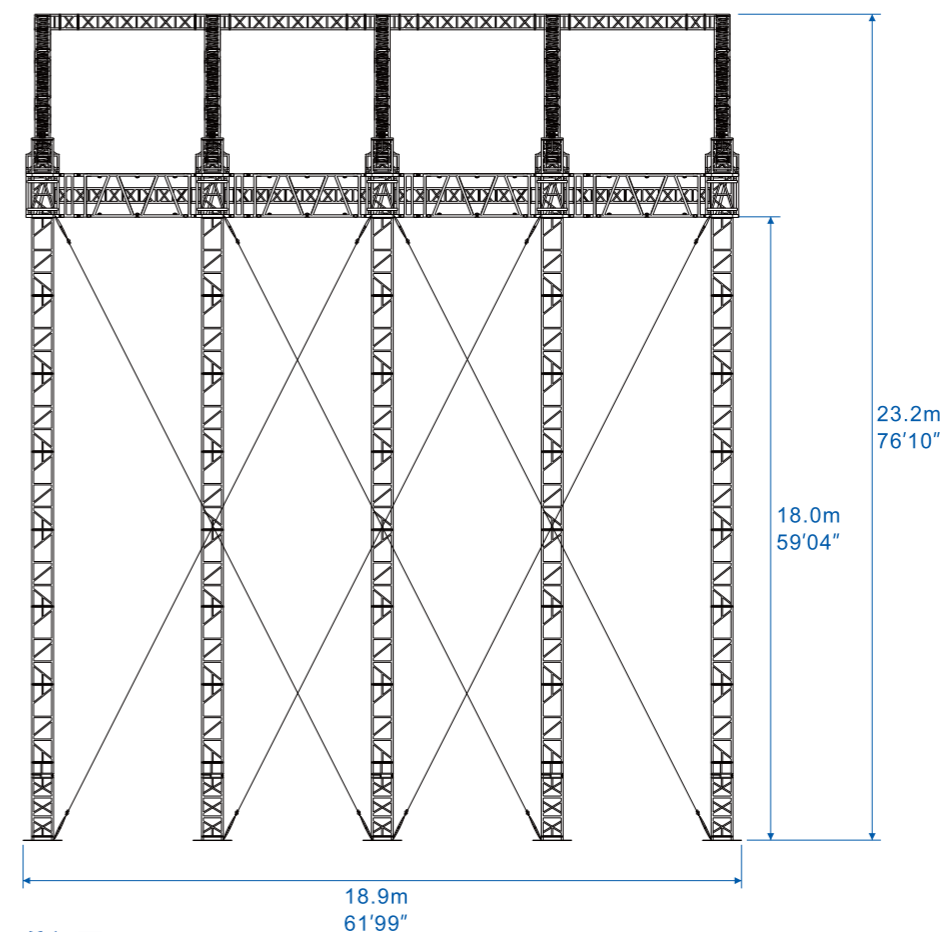

## TD-ST-ROOF 30 x 18m

这是我们的屋顶系统之一，型号为TD-ST-ROOF 30 x 18m，占地面积592平方米。高达23.2米，适合户外音乐会演出等活动。该结构采用我们的桁架，型号TD-QC112RF-60，TD-BC405和其他配套附件。

篷布使用高张力0.83公斤/平米乙烯基涂层聚酯，以实现防雨功能。

This is one of our Roof Systems, model TD-ST-ROOF 30 x 18m, covering an area of 592 sq. m. and as high as 23.2 m, suitable for outdoor concert performances and other activities. The structure is built with our trusses, models TD-QC112RF-60, TD-BC405 and others supporting accessories.

The ceiling employs high tension 0.83 kg/sq. m vinyl-coated polyester to achieve rain-proof function.

正视图  
Front view

侧视图  
Side view

俯视图  
Top view