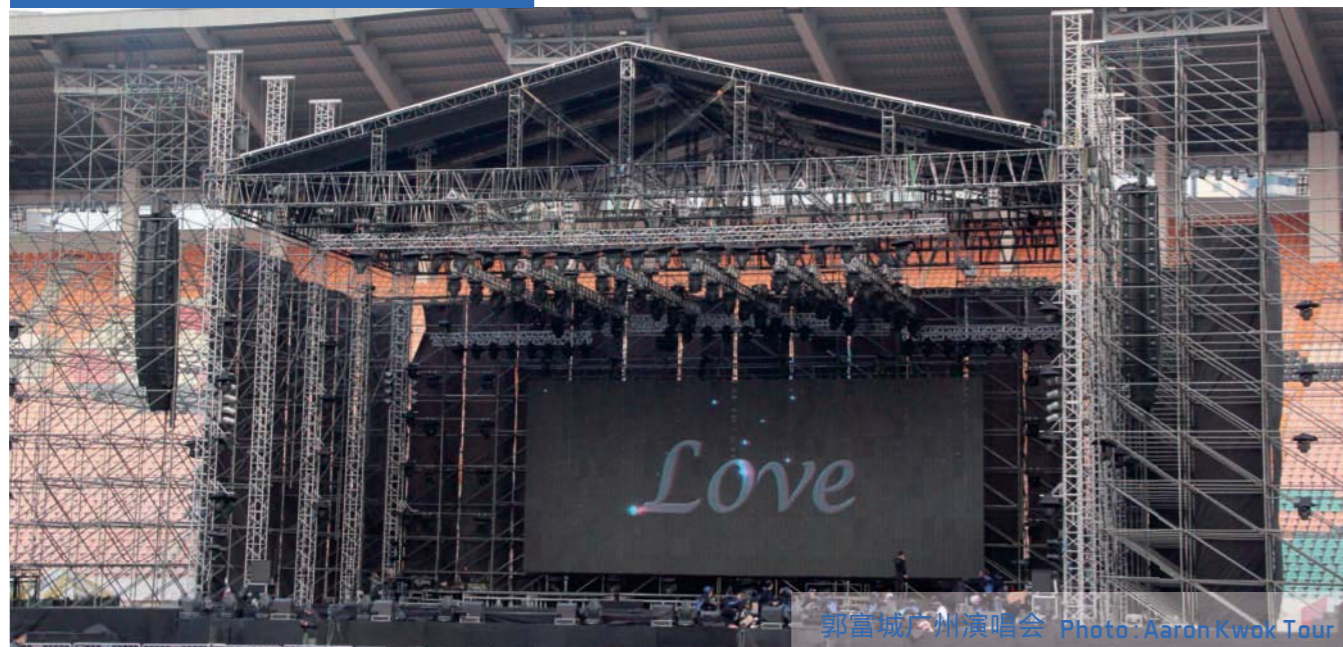

## TD-ST-ROOF 30 x 18m

这是我们的屋顶系统之一，型号为TD-ST-ROOF 30 x 18m，占地面积592平方米。高达23.2米，适合户外音乐会演出等活动。该结构采用我们的桁架，型号TD-QC112RF-60，TD-BC405和其他配套附件。

篷布使用高张力0.83公斤/平米乙烯基涂层聚酯，以实现防雨功能。

This is one of our Roof Systems, model TD-ST-ROOF 30 x 18m, covering an area of 592 sq. m. and as high as 23.2 m, suitable for outdoor concert performances and other activities. The structure is built with our trusses, models TD-QC112RF-60, TD-BC405 and others supporting accessories.

The ceiling employs high tension 0.83 kg/sq. m vinyl-coated polyester to achieve rain-proof function.

正视图  
Front view

侧视图  
Side view

俯视图  
Top view