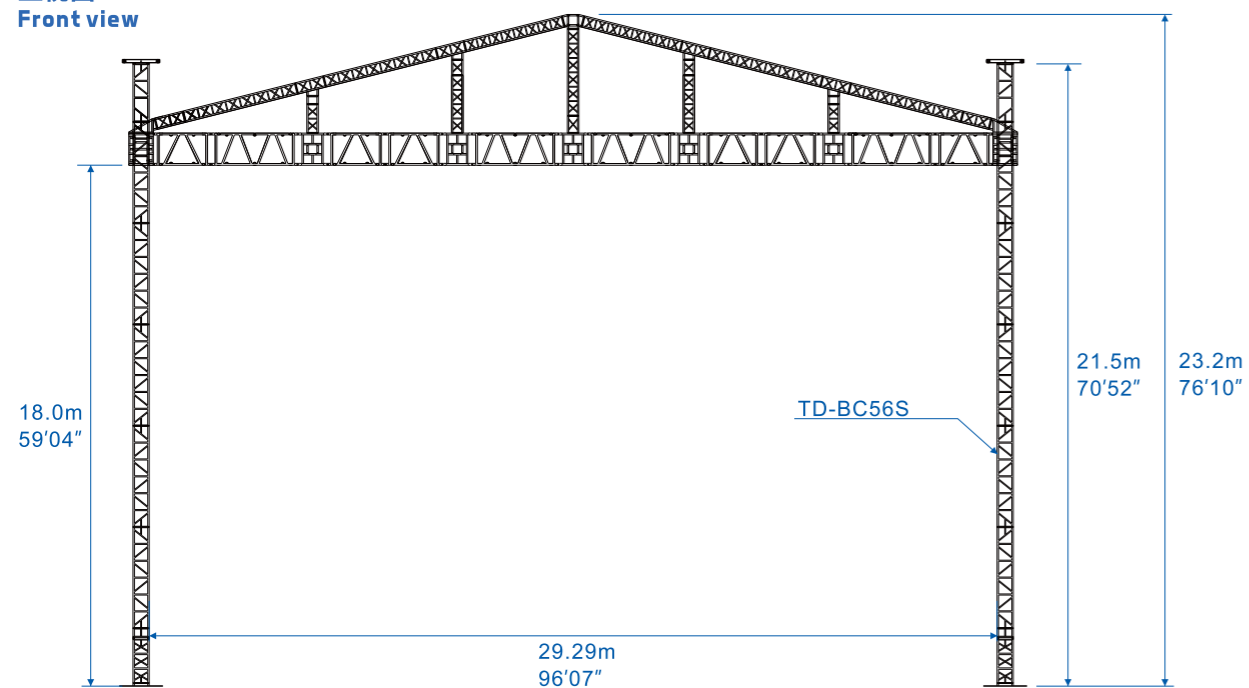

## TD-ST-ROOF 30 x 18m

这是我们的屋顶系统之一，型号为TD-ST-ROOF 30 x 18m，占地面积592平方米。高达23.2米，适合户外音乐会演出等活动。该结构采用我们的桁架，型号TD-QC112RF-60，TD-BC405和其他配套附件。

篷布使用高张力0.83公斤/平米乙烯基涂层聚酯，以实现防雨功能。

This is one of our Roof Systems, model TD-ST-ROOF 30 x 18m, covering an area of 592 sq. m. and as high as 23.2 m, suitable for outdoor concert performances and other activities. The structure is built with our trusses, models TD-QC112RF-60, TD-BC405 and others supporting accessories.

The ceiling employs high tension 0.83 kg/sq. m vinyl-coated polyester to achieve rain-proof function.

正视图  
Front view

侧视图  
Side view

俯视图  
Top view